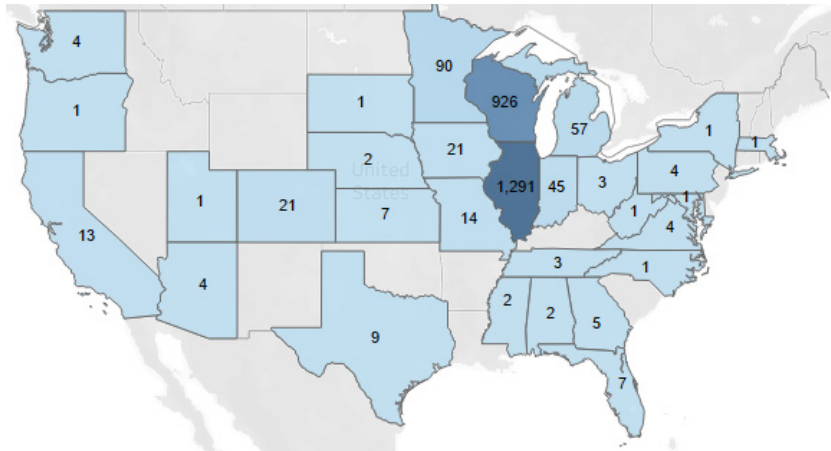

# 2021 STUDENT ENROLLMENT PROFILE

CARTHAGE COLLEGE

ALL TRADITIONAL FULL-TIME STUDENTS

## GENDER

**1,441** Female

**1,120** Male

## HOUSING

**1,704** Residential

**857** Commuter

WHERE THEY ARE FROM

## TOP MAJORS

- Nursing
- Marketing
- Management
- Biology
- Psychology

NEW STUDENTS